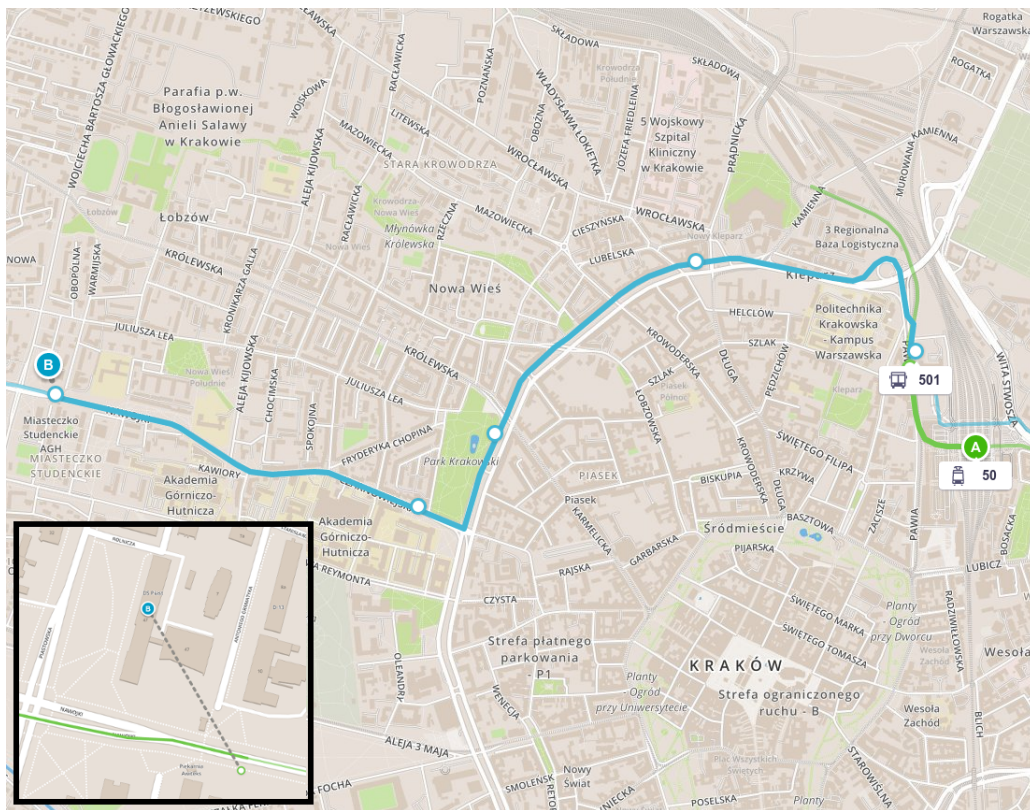

# Kraków Główny Railway Station – The Piast Student Hotel

1. from the "Dworzec Główny Tunel" tram stop take tram #50 towards "Krowodrza Górka"
2. get off at the "Politechnika" (1st) tram stop
3. take bus #501 (towards the "Chełmońskiego Pętla" bus stop) or #208 (towards the "Kraków Airport" bus stop) or #511 (towards the "Przybyszewskiego" bus stop)
4. get off at the "Miasteczko Studenckie AGH" bus stop
5. get to the point "B" (the Piast Hotel) as indicated

Link to this route navigation in "Jakdojade" – travel planning tool for public transport in Kraków